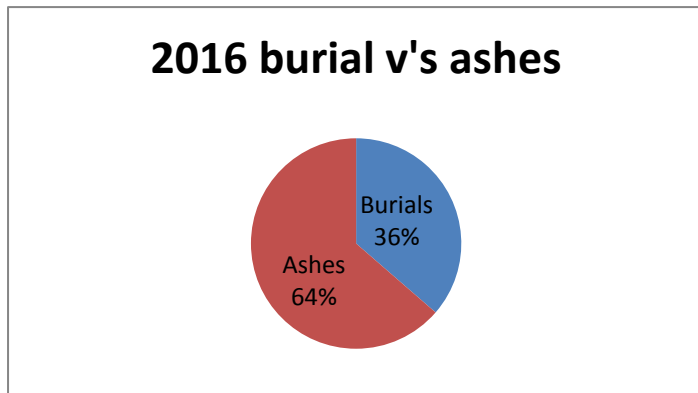

Burnham	2012	2013	2014	2015	2016	Totals
Burials	1	1	1	3	5	11
Ashes	7	8	7	9	13	44
totals	8	9	8	12	18	55

Highbridge 171
 Brent Road 201
 Burnham 55

HB 26
 BR 44
 BHM 18

Burials 32
 Ashes 56

National figures on cremations are 72% - so we are bucking the trend!

2014 - total burials 31, ashes 51 = Total 82
 2015 - total burials 38, ashes 58 = Total 96
 2016 - total burials 32, ashes 56 = Total 88