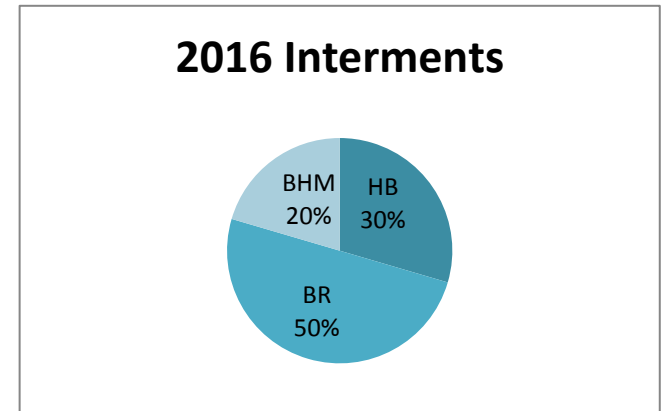

Highbridge 171
Brent Road 201
Burnham 55

HB 26
BR 44
BHM 18

Burials 32
Ashes 56

National figures on cremations are 72% - so we are bucking the trend!

2014 - total burials 31, ashes 51 = Total 82
2015 - total burials 38, ashes 58 = Total 96
2016 - total burials 32, ashes 56 = Total 88