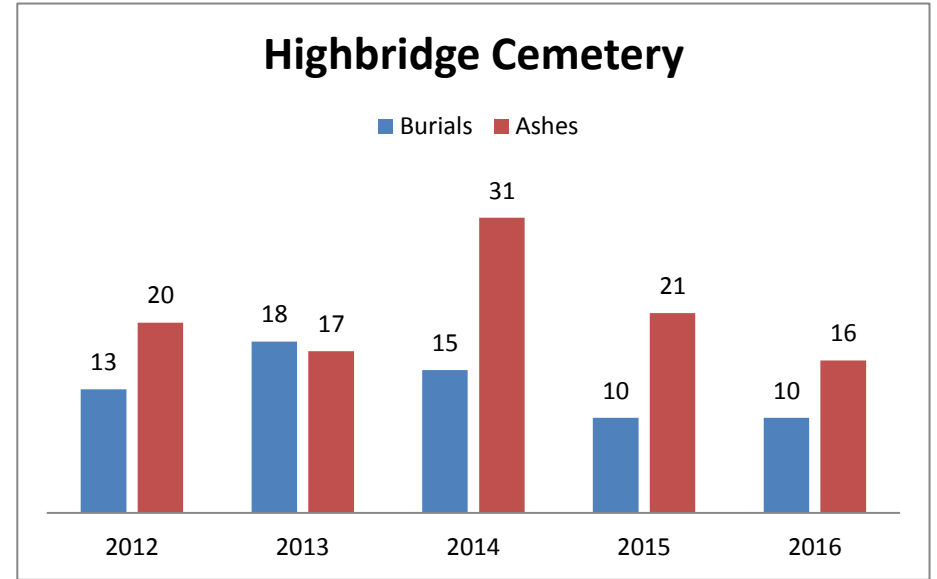

Interments 2012 to Dec 2016

Highbridge	2012	2013	2014	2015	2016	Totals
Burials	13	18	15	10	10	66
Ashes	20	17	31	21	16	105
totals	33	35	46	31	26	171

Brent Road	2012	2013	2014	2015	2016	Totals
Burials	25	20	15	25	17	102
Ashes	19	12	13	28	27	99
totals	44	32	28	53	44	201

Burnham	2012	2013	2014	2015	2016	Totals
Burials	1	1	1	3	5	11
Ashes	7	8	7	9	13	44
totals	8	9	8	12	18	55

Highbridge 171
 Brent Road 201
 Burnham 55

HB 26
 BR 44
 BHM 18

Burials 32
 Ashes 56

National figures on cremations are 72% - so we are bucking the trend!

2014 - total burials 31, ashes 51 = Total 82
 2015 - total burials 38, ashes 58 = Total 96
 2016 - total burials 32, ashes 56 = Total 88