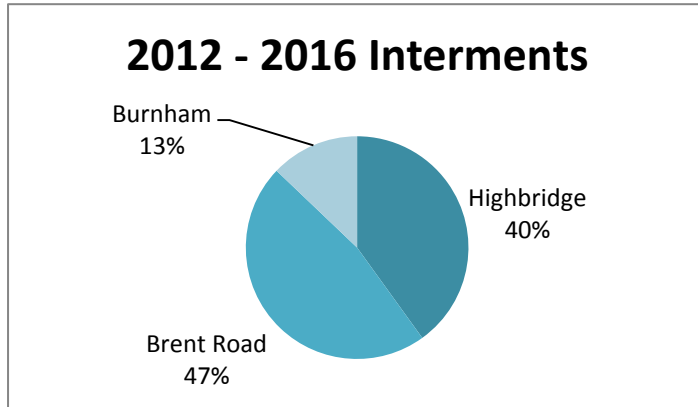

Highbridge 171
Brent Road 201
Burnham 55

HB 26
BR 44
BHM 18