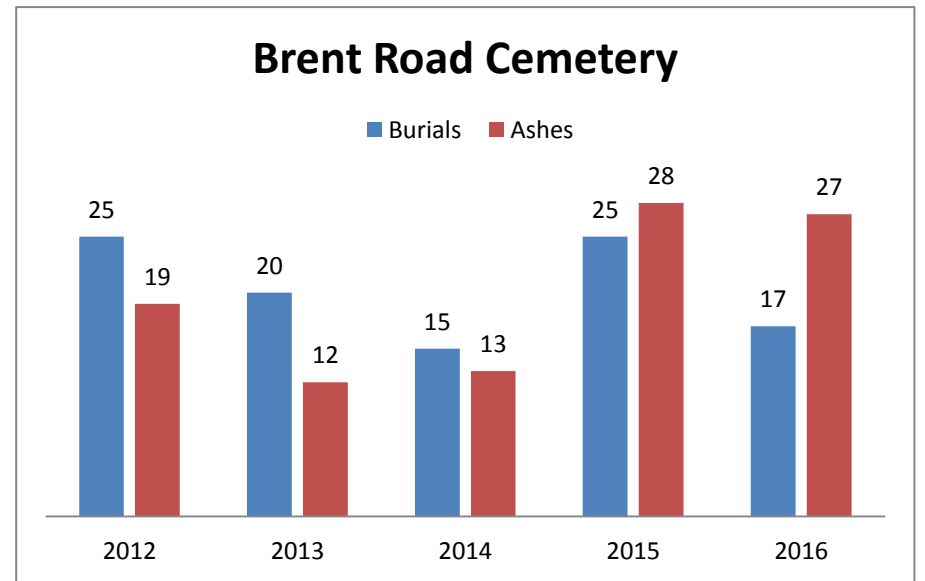

Interments 2012 to Dec 2016

Highbridge	2012	2013	2014	2015	2016	Totals
Burials	13	18	15	10	10	66
Ashes	20	17	31	21	16	105
totals	33	35	46	31	26	171

Brent Road	2012	2013	2014	2015	2016	Totals
Burials	25	20	15	25	17	102
Ashes	19	12	13	28	27	99
totals	44	32	28	53	44	201

Burnham	2012	2013	2014	2015	2016	Totals
Burials	1	1	1	3	5	11
Ashes	7	8	7	9	13	44
totals	8	9	8	12	18	55

Highbridge 171
 Brent Road 201
 Burnham 55

HB 26
 BR 44
 BHM 18

Burials 32
 Ashes 56

National figures on cremations are 72% - so we are bucking the trend!

2014 - total burials 31, ashes 51 = Total 82
 2015 - total burials 38, ashes 58 = Total 96
 2016 - total burials 32, ashes 56 = Total 88