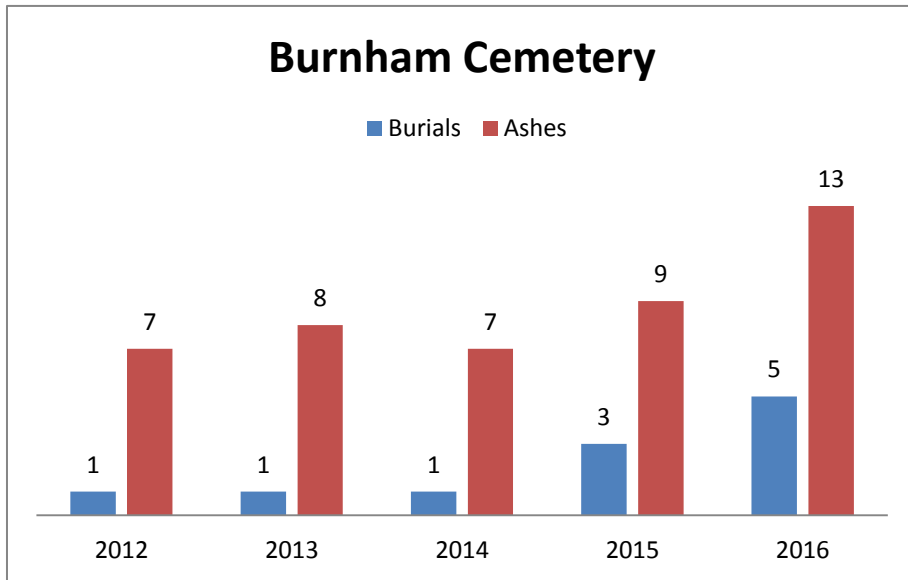

Interments 2012 to Dec 2016

Highbridge	2012	2013	2014	2015	2016	Totals
Burials	13	18	15	10	10	66
Ashes	20	17	31	21	16	105
totals	33	35	46	31	26	171

Brent Road	2012	2013	2014	2015	2016	Totals
Burials	25	20	15	25	17	102
Ashes	19	12	13	28	27	99
totals	44	32	28	53	44	201

Burnham	2012	2013	2014	2015	2016	Totals
Burials	1	1	1	3	5	11
Ashes	7	8	7	9	13	44
totals	8	9	8	12	18	55

Highbridge 171
 Brent Road 201
 Burnham 55

HB 26
 BR 44
 BHM 18

Burials 32
 Ashes 56

National figures on cremations are 72% - so we are bucking the trend!

2014 - total burials 31, ashes 51 = Total 82
 2015 - total burials 38, ashes 58 = Total 96
 2016 - total burials 32, ashes 56 = Total 88