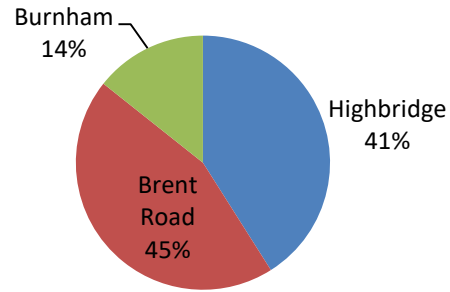

Highbridge
Brent Road
Burnham

169
184
59

2013 - 2017 Interments

HB 31
BR 27
BHM 12