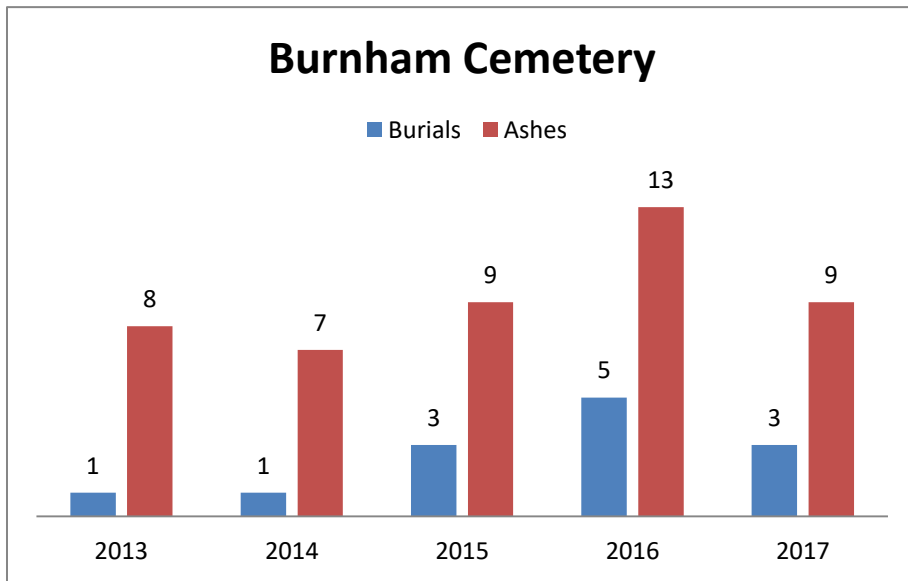

Interments 2013 to Dec 2017

Highbridge	2013	2014	2015	2016	2017 Totals	
Burials	18	15	10	10	6	59
Ashes	17	31	21	16	25	110
totals	35	46	31	26	31	169

Brent Road	2013	2014	2015	2016	2017	
Burials	20	15	25	17	15	92
Ashes	12	13	28	27	12	92
totals	32	28	53	44	27	184

Burnham	2013	2014	2015	2016	2017	
Burials	1	1	3	5	3	13
Ashes	8	7	9	13	9	46
totals	9	8	12	18	12	59