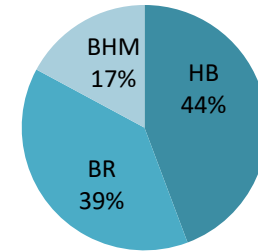

2017 Interments

Burials
Ashes

24
46