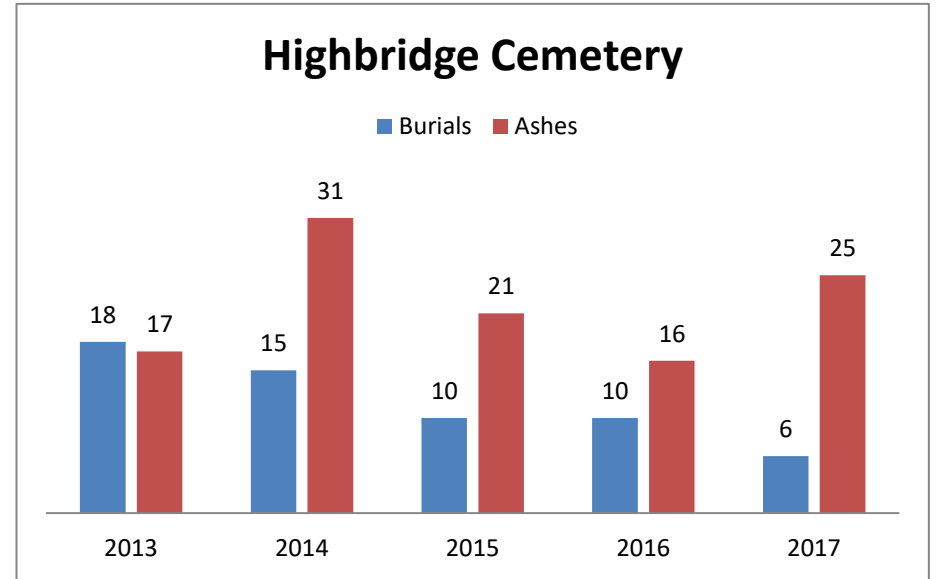

Interments 2013 to Dec 2017

Highbridge	2013	2014	2015	2016	2017 Totals	
Burials	18	15	10	10	6	59
Ashes	17	31	21	16	25	110
totals	35	46	31	26	31	169

Brent Road	2013	2014	2015	2016	2017	
Burials	20	15	25	17	15	92
Ashes	12	13	28	27	12	92
totals	32	28	53	44	27	184

Burnham	2013	2014	2015	2016	2017	
Burials	1	1	3	5	3	13
Ashes	8	7	9	13	9	46
totals	9	8	12	18	12	59